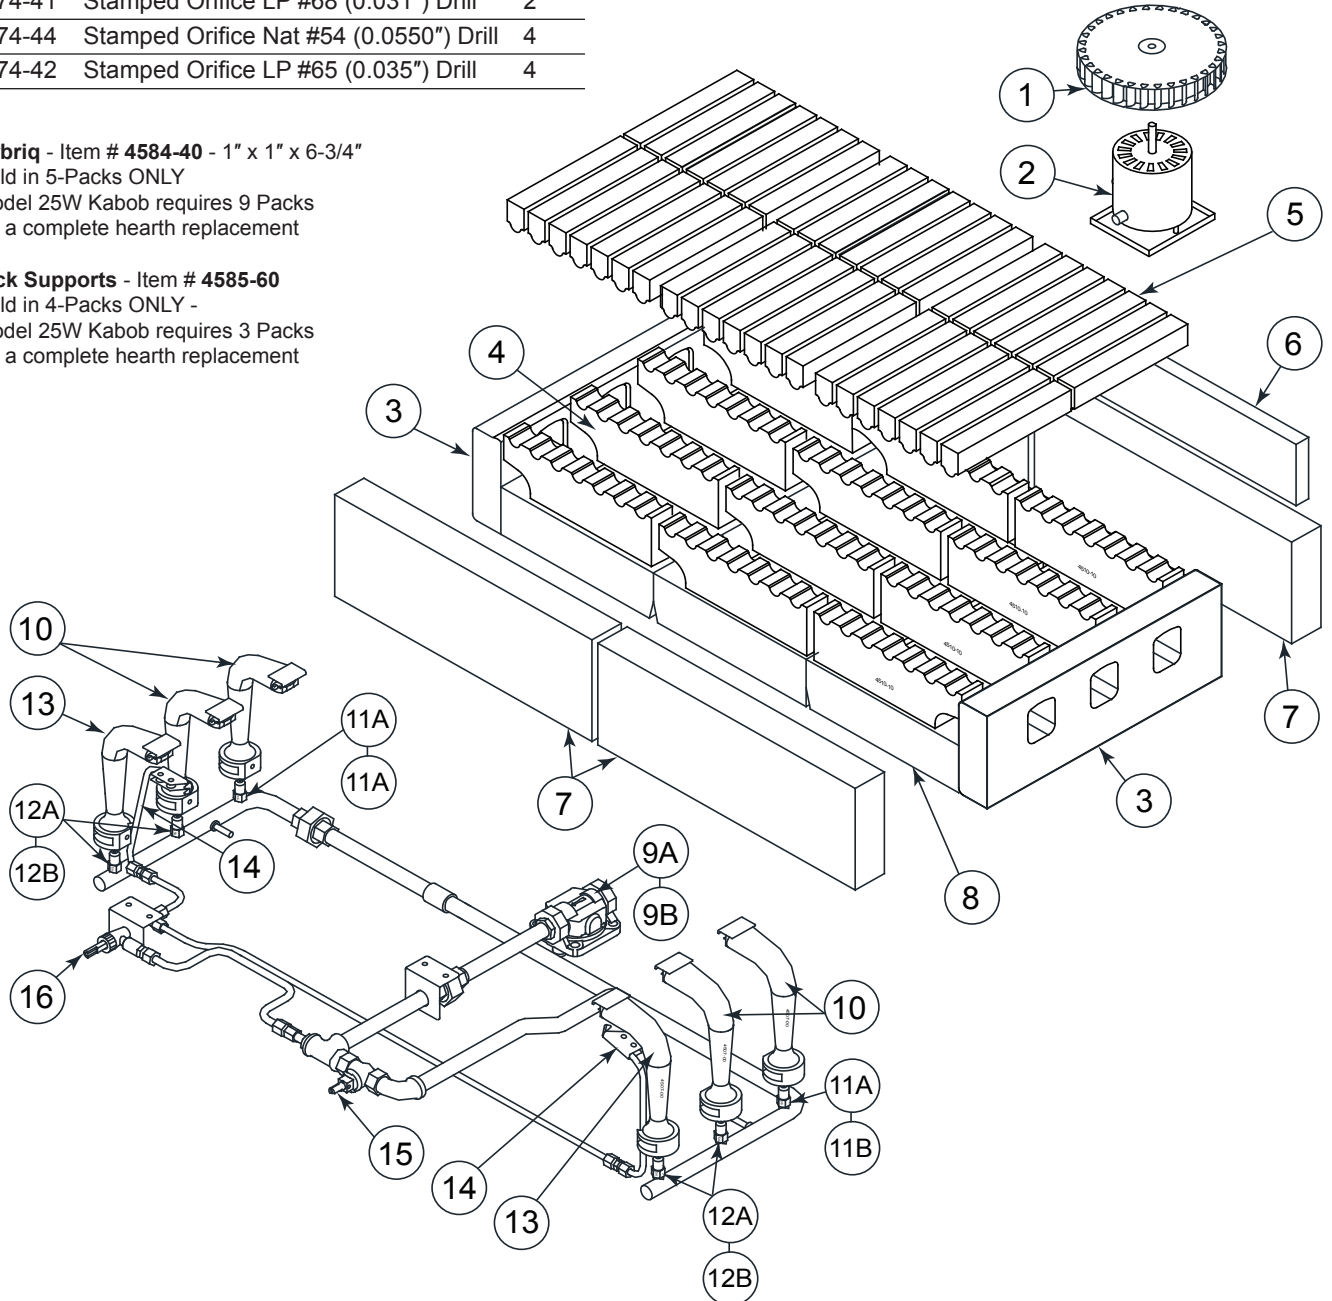

Kabob Gas Broiler - Model 25W - Parts and Isometric View

Item	Part #	Description	Qty
1	4626-00	6-5/16" X 1" CW Blower Wheel	1
2	8435-04	Flaretrol Motor	1
3	4513-50	25 Burner Tile	2
4 *	4585-60	Grate Support - (4 per Pack) ²	3 Pks
5 *	4584-40	6-3/4" Ceramic Barbrig - (5 per Pack) ¹	9 Pks
6	4630-03	Marinite	1
7	4629-25	25W Front & Back Wall Block	4
8	4634-02	25W Floor Brick	3
9A	8416-35	1/2" Regulator - Natural	1
9B	8416-36	1/2" Regulator - Propane	1
10	4507-12	Broiler Burner	4
11A	4574-43	Stamped Orifice Nat #56 (0.0465") Drill	2
11B	4574-41	Stamped Orifice LP #68 (0.031") Drill	2
12A	4574-44	Stamped Orifice Nat #54 (0.0550") Drill	4
12B	4574-42	Stamped Orifice LP #65 (0.035") Drill	4

Item	Part #	Description	Qty
13	4507-15	Broiler Pilot Burner	2
14	4518-07	Broiler Pilot Tube	2
15	4625-90	Model 25 Ball Valve Assembly	1
16	8401-03	1/8" Pilot Gas Valve	1

Accessories - Not Shown

2060130	Side Splash Guards SS Dishwasher Safe - Set of 2
2070702	Veggie / Seafood Grate for Broiler Model 25
1420-39	Gas Broiler Grill Brush - all Gas Broiler 25 Models
4508-68	Skewer Pack - (10 pieces) Model 25
4638-30	25W Cooking Grill Grate

- 1 **Barbrig** - Item # 4584-40 - 1" x 1" x 6-3/4"
  Sold in 5-Packs ONLY
  Model 25W Kabob requires 9 Packs
  for a complete hearth replacement
- 2 **Brick Supports** - Item # 4585-60
  Sold in 4-Packs ONLY -
  Model 25W Kabob requires 3 Packs
  for a complete hearth replacement

★MADE in the USA★

As an ISO 9001:2008 certified company, we proudly design, manufacture and assemble our products in Chicago, Illinois, USA.

EmberGlo - A Division of Midco International - 4140 West Victoria Street - Chicago, Illinois 60646

toll free: 866 705 0515 - tel: 773.604.8700 - fax: 866.580.8700 - web: www.emberglo.com - e-mail: sales@emberglo.com